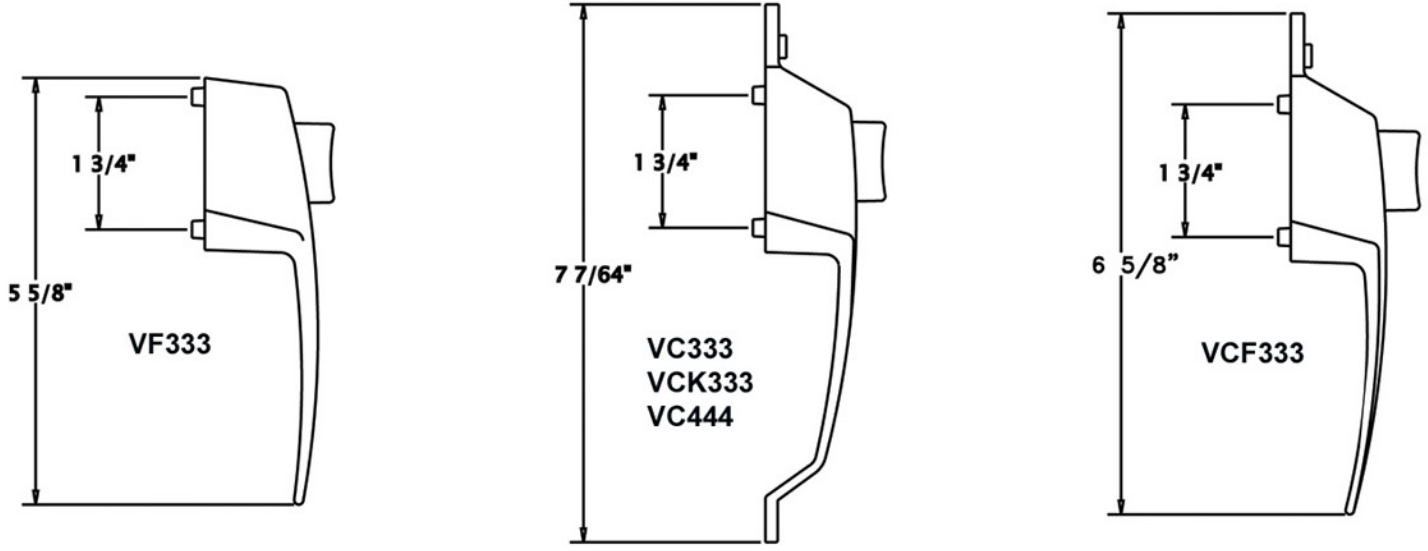

# Push Button Exterior Dimensions

# Interior Latch Dimensions

Interior Latch for V\_333 Push Button Latches

Interior Latch for V\_444 Push Button Latches