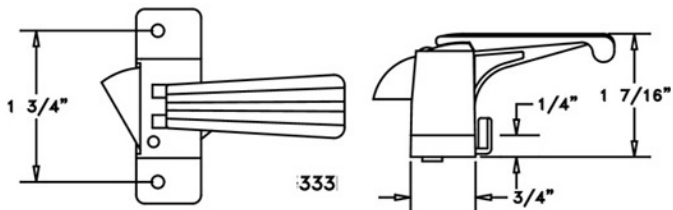

# Push Button Exterior Dimensions

# Interior Latch Dimensions

Interior Latch for V\_333 Push Button Latches

Interior Latch for V\_444 Push Button Latches