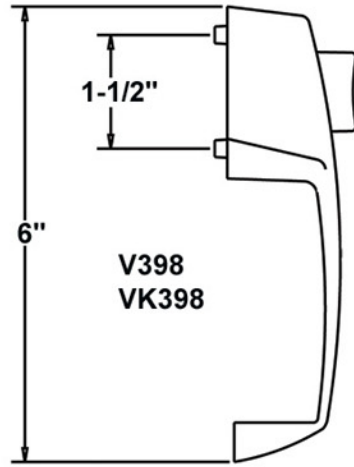

# Push Button Exterior Dimensions

# Interior Latch Dimensions

Interior Latch for V\_333 Push Button Latches

Interior Latch for V\_444 Push Button Latches