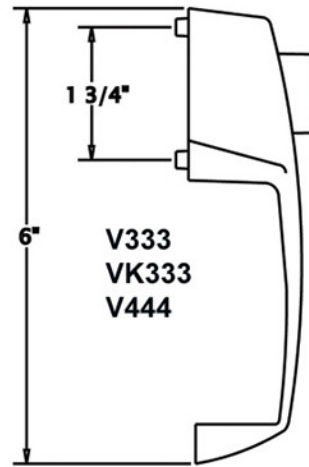

# Push Button Exterior Dimensions

# Interior Latch Dimensions

Interior Latch for V\_333 Push Button Latches

Interior Latch for V\_444 Push Button Latches